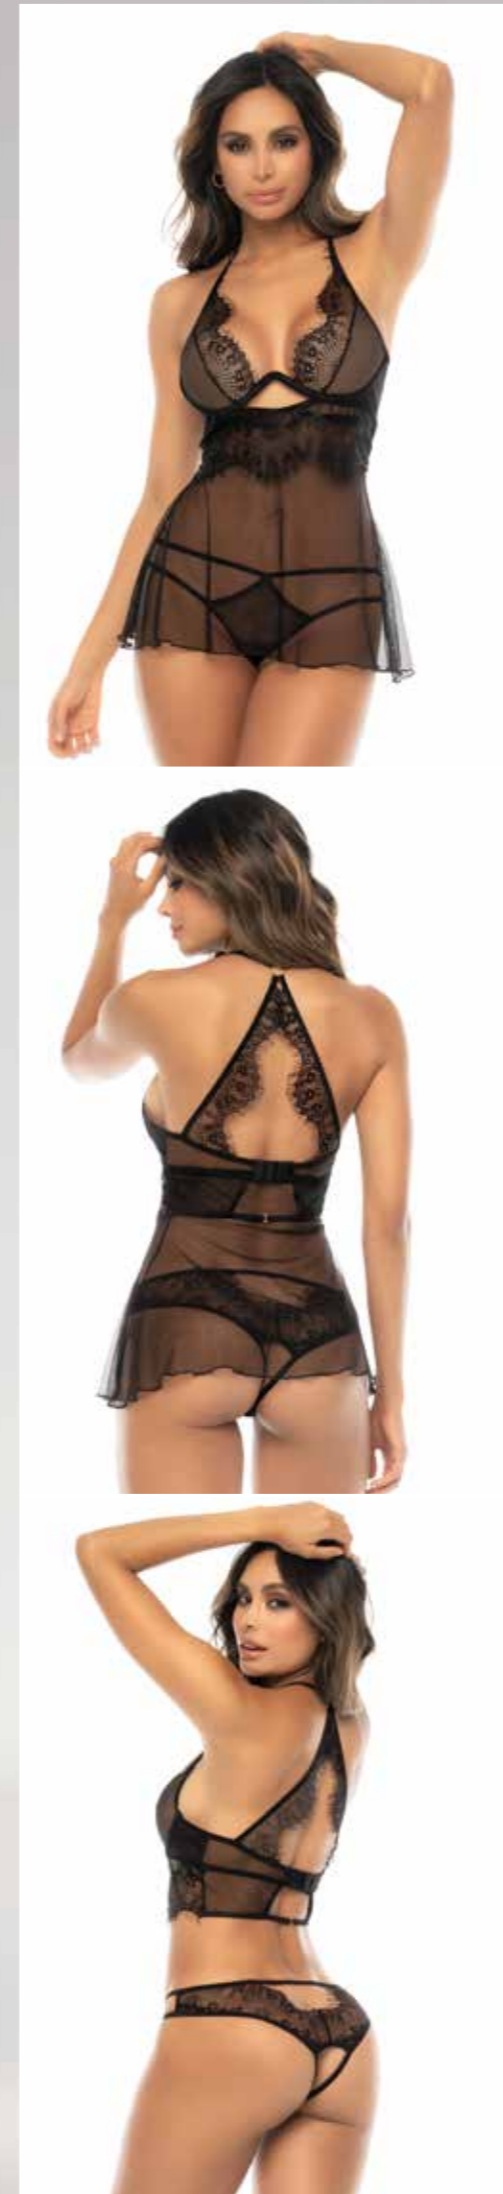

SCAN ME!
TO SEE MORE

HASTA AGOTAR EXISTENCIAS

7550X · Babydoll · Underwire Babydoll with Adjustable Straps · Includes Matching G-String · Black · 1X/2X, 3X/4X

2/1
in

2/1
in

SCAN ME!
TO SEE MORE

7551 · Two-in-One, Babydoll and Two Piece Set · Underwire Bustier with Adjustable Straps and Open Back Bottom. · Detachable Skirt. · Black · S/M, L/XL