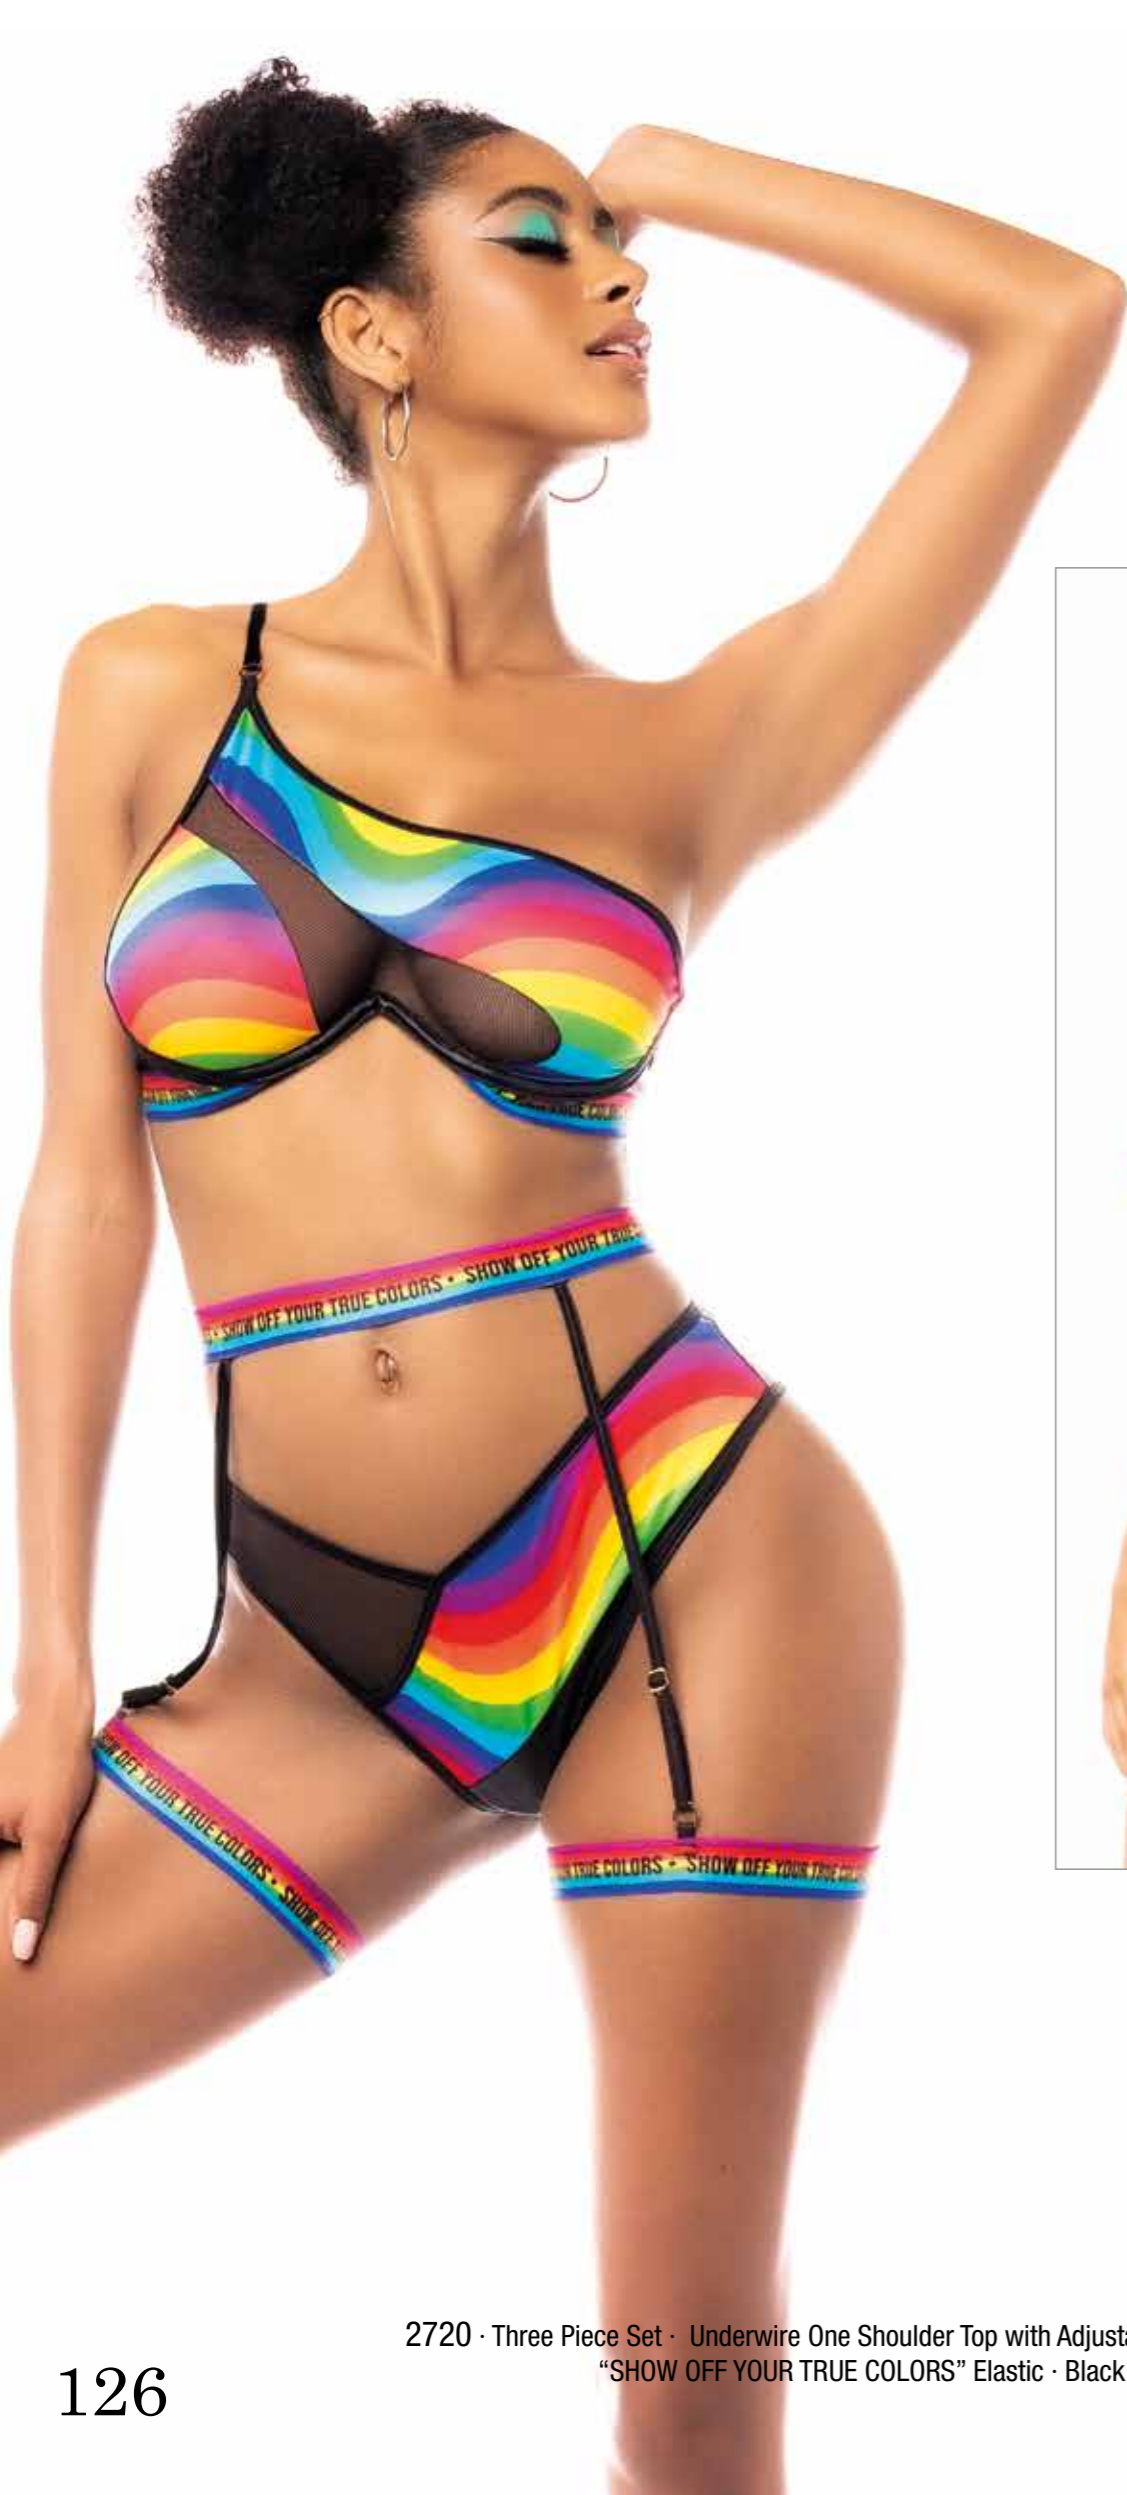

SCAN ME!
TO SEE MORE

4592 · Long Dress · Lace-Up Back Detail · Translucent Pink · S/M, L/XL

SCAN ME!
TO SEE MORE

2711 · Bodysuit · Adjustable Halter Tie and Hook and Eye Crotch Closure. · Moonlight Blue · S/M, L/XL
* Stocking NOT INCLUDED.