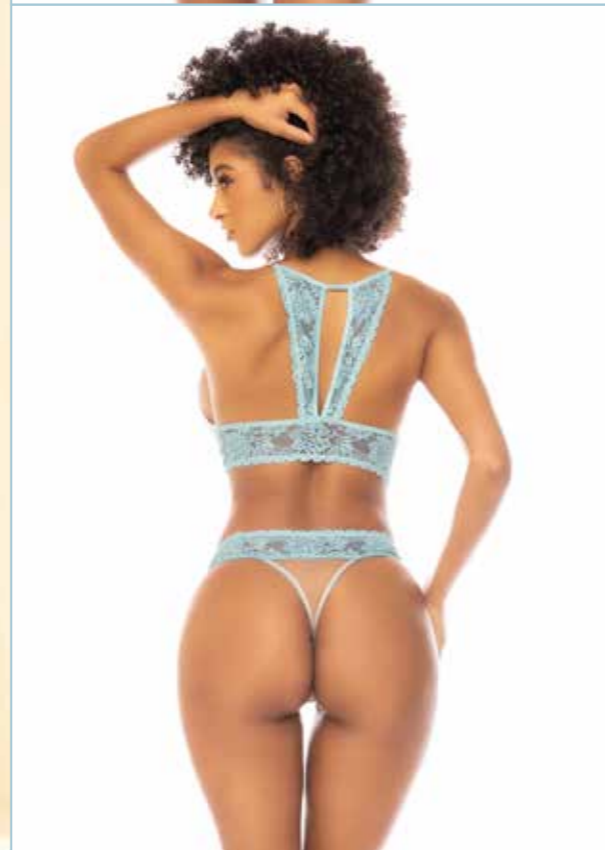

SCAN ME!
TO SEE MORE

7540 · Babydoll · Babydoll with Adjustable Straps. Includes Matching G-String. · Lilac/Nude · S/M, L/XL

7540X · Babydoll · Babydoll with Adjustable Straps. Includes Matching G-String. · Lilac/Nude · 1X/2X, 3X/4X

2
in

2
in

SCAN ME!
TO SEE MORE

7541 · Two-in-One, Babydoll and Two Piece Set · Top with Adjustable Straps and Bottom Detachable Skirt · Light Blue/Nude · S/M, L/XL

COLOR EXPLOSION

COLOR EXPLOSION

COLOR EXPLOSION