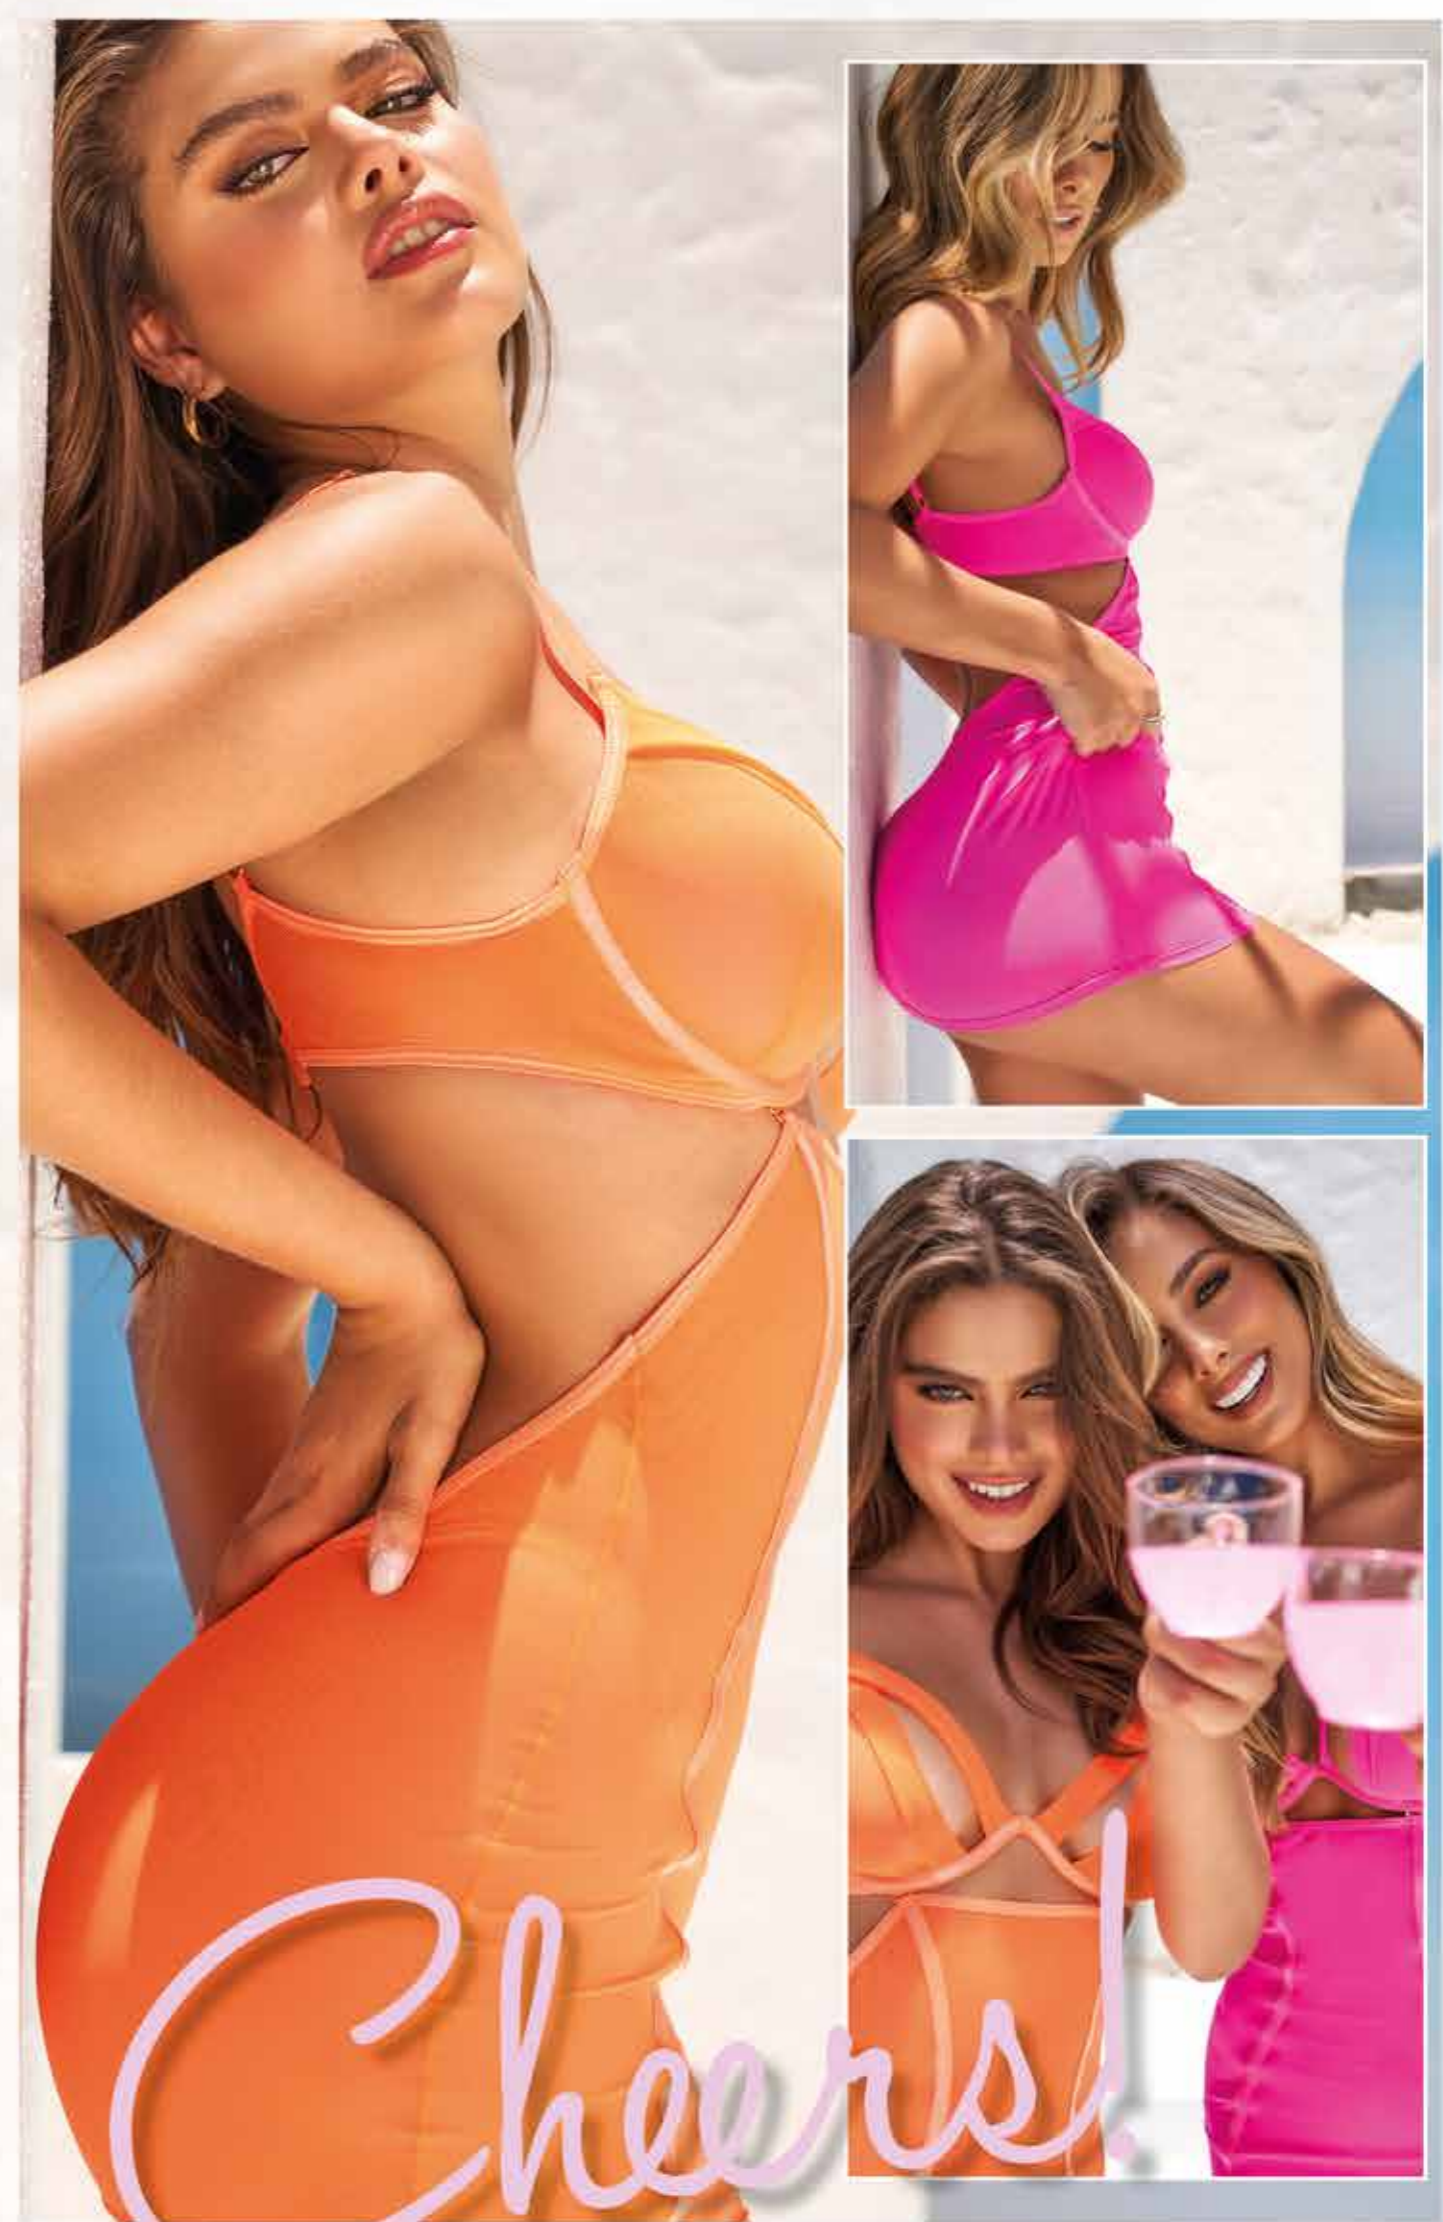

Cheers!

MAPALÉ LINGERIE