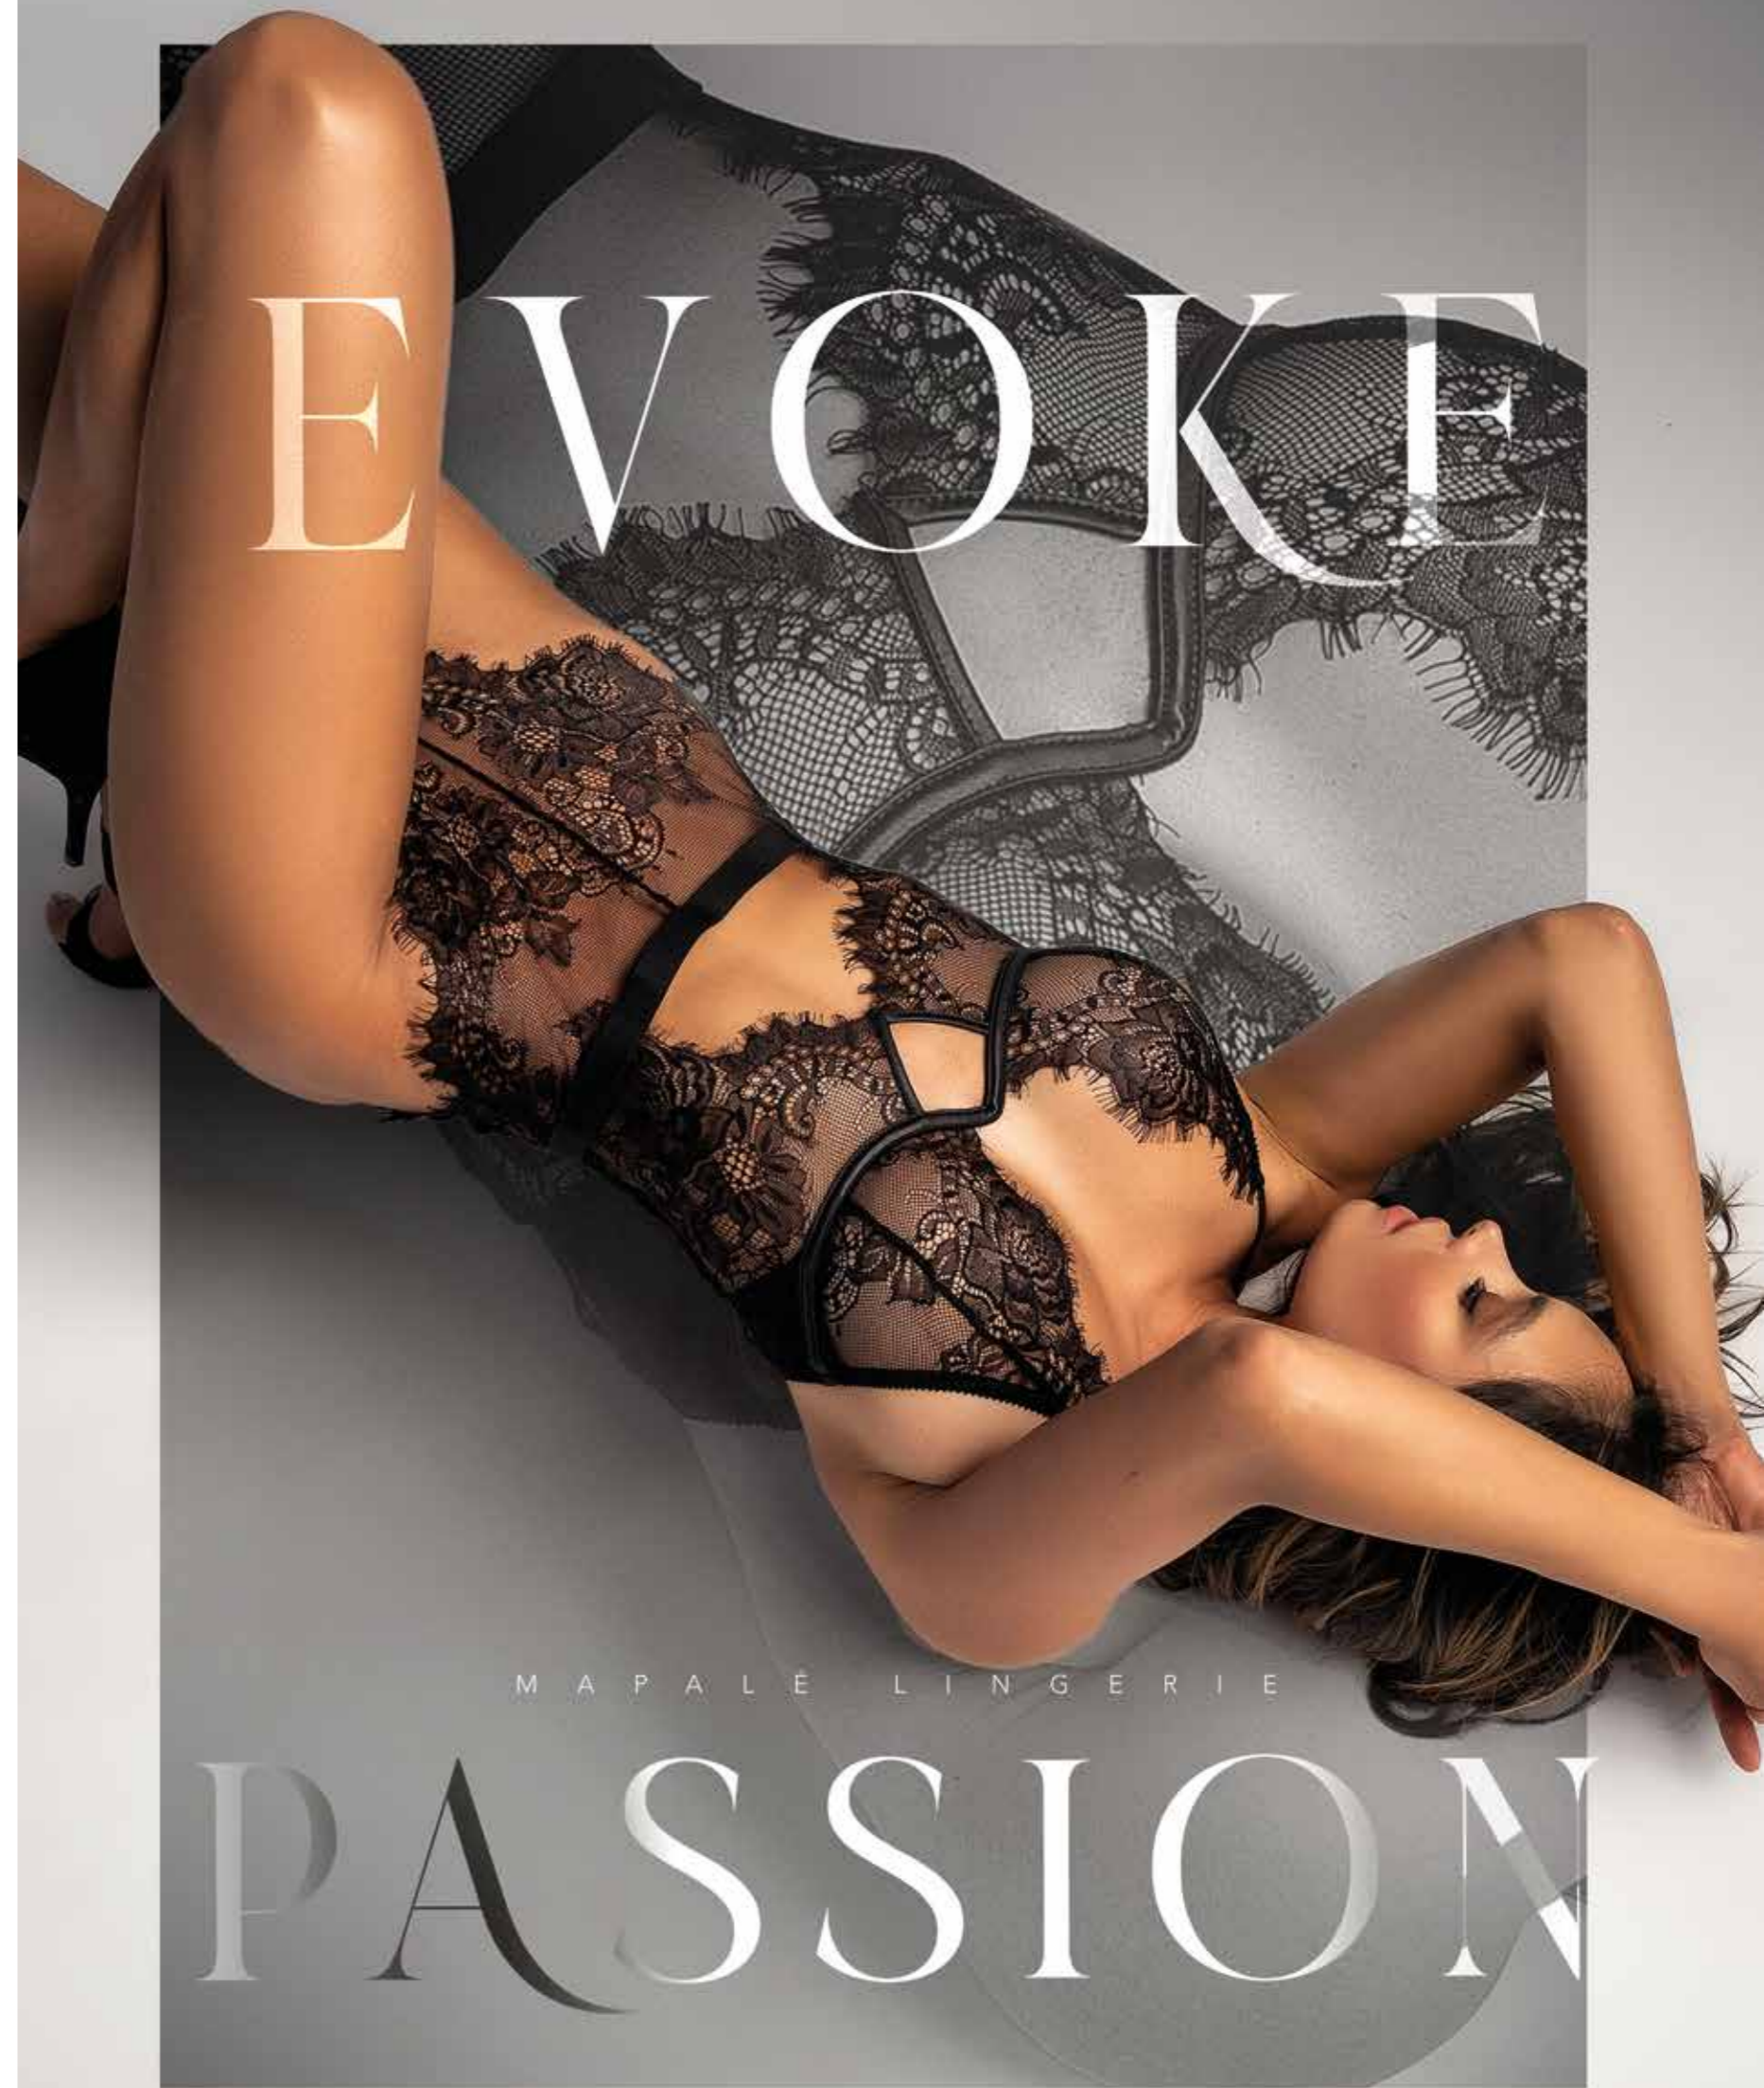

SCAN ME!
TO SEE MORE

8854 · Bodysuit · Underwire Bodysuit with Adjustable Straps and Hook and Eye Crotch Closure. · Black · S, M, L, XL

HASTA AGOTAR
EXISTENCIAS

8854X · Bodysuit · Underwire Bodysuit with Adjustable Straps and Hook and Eye Crotch Closure. · Black · 1X/2X, 3X/4X