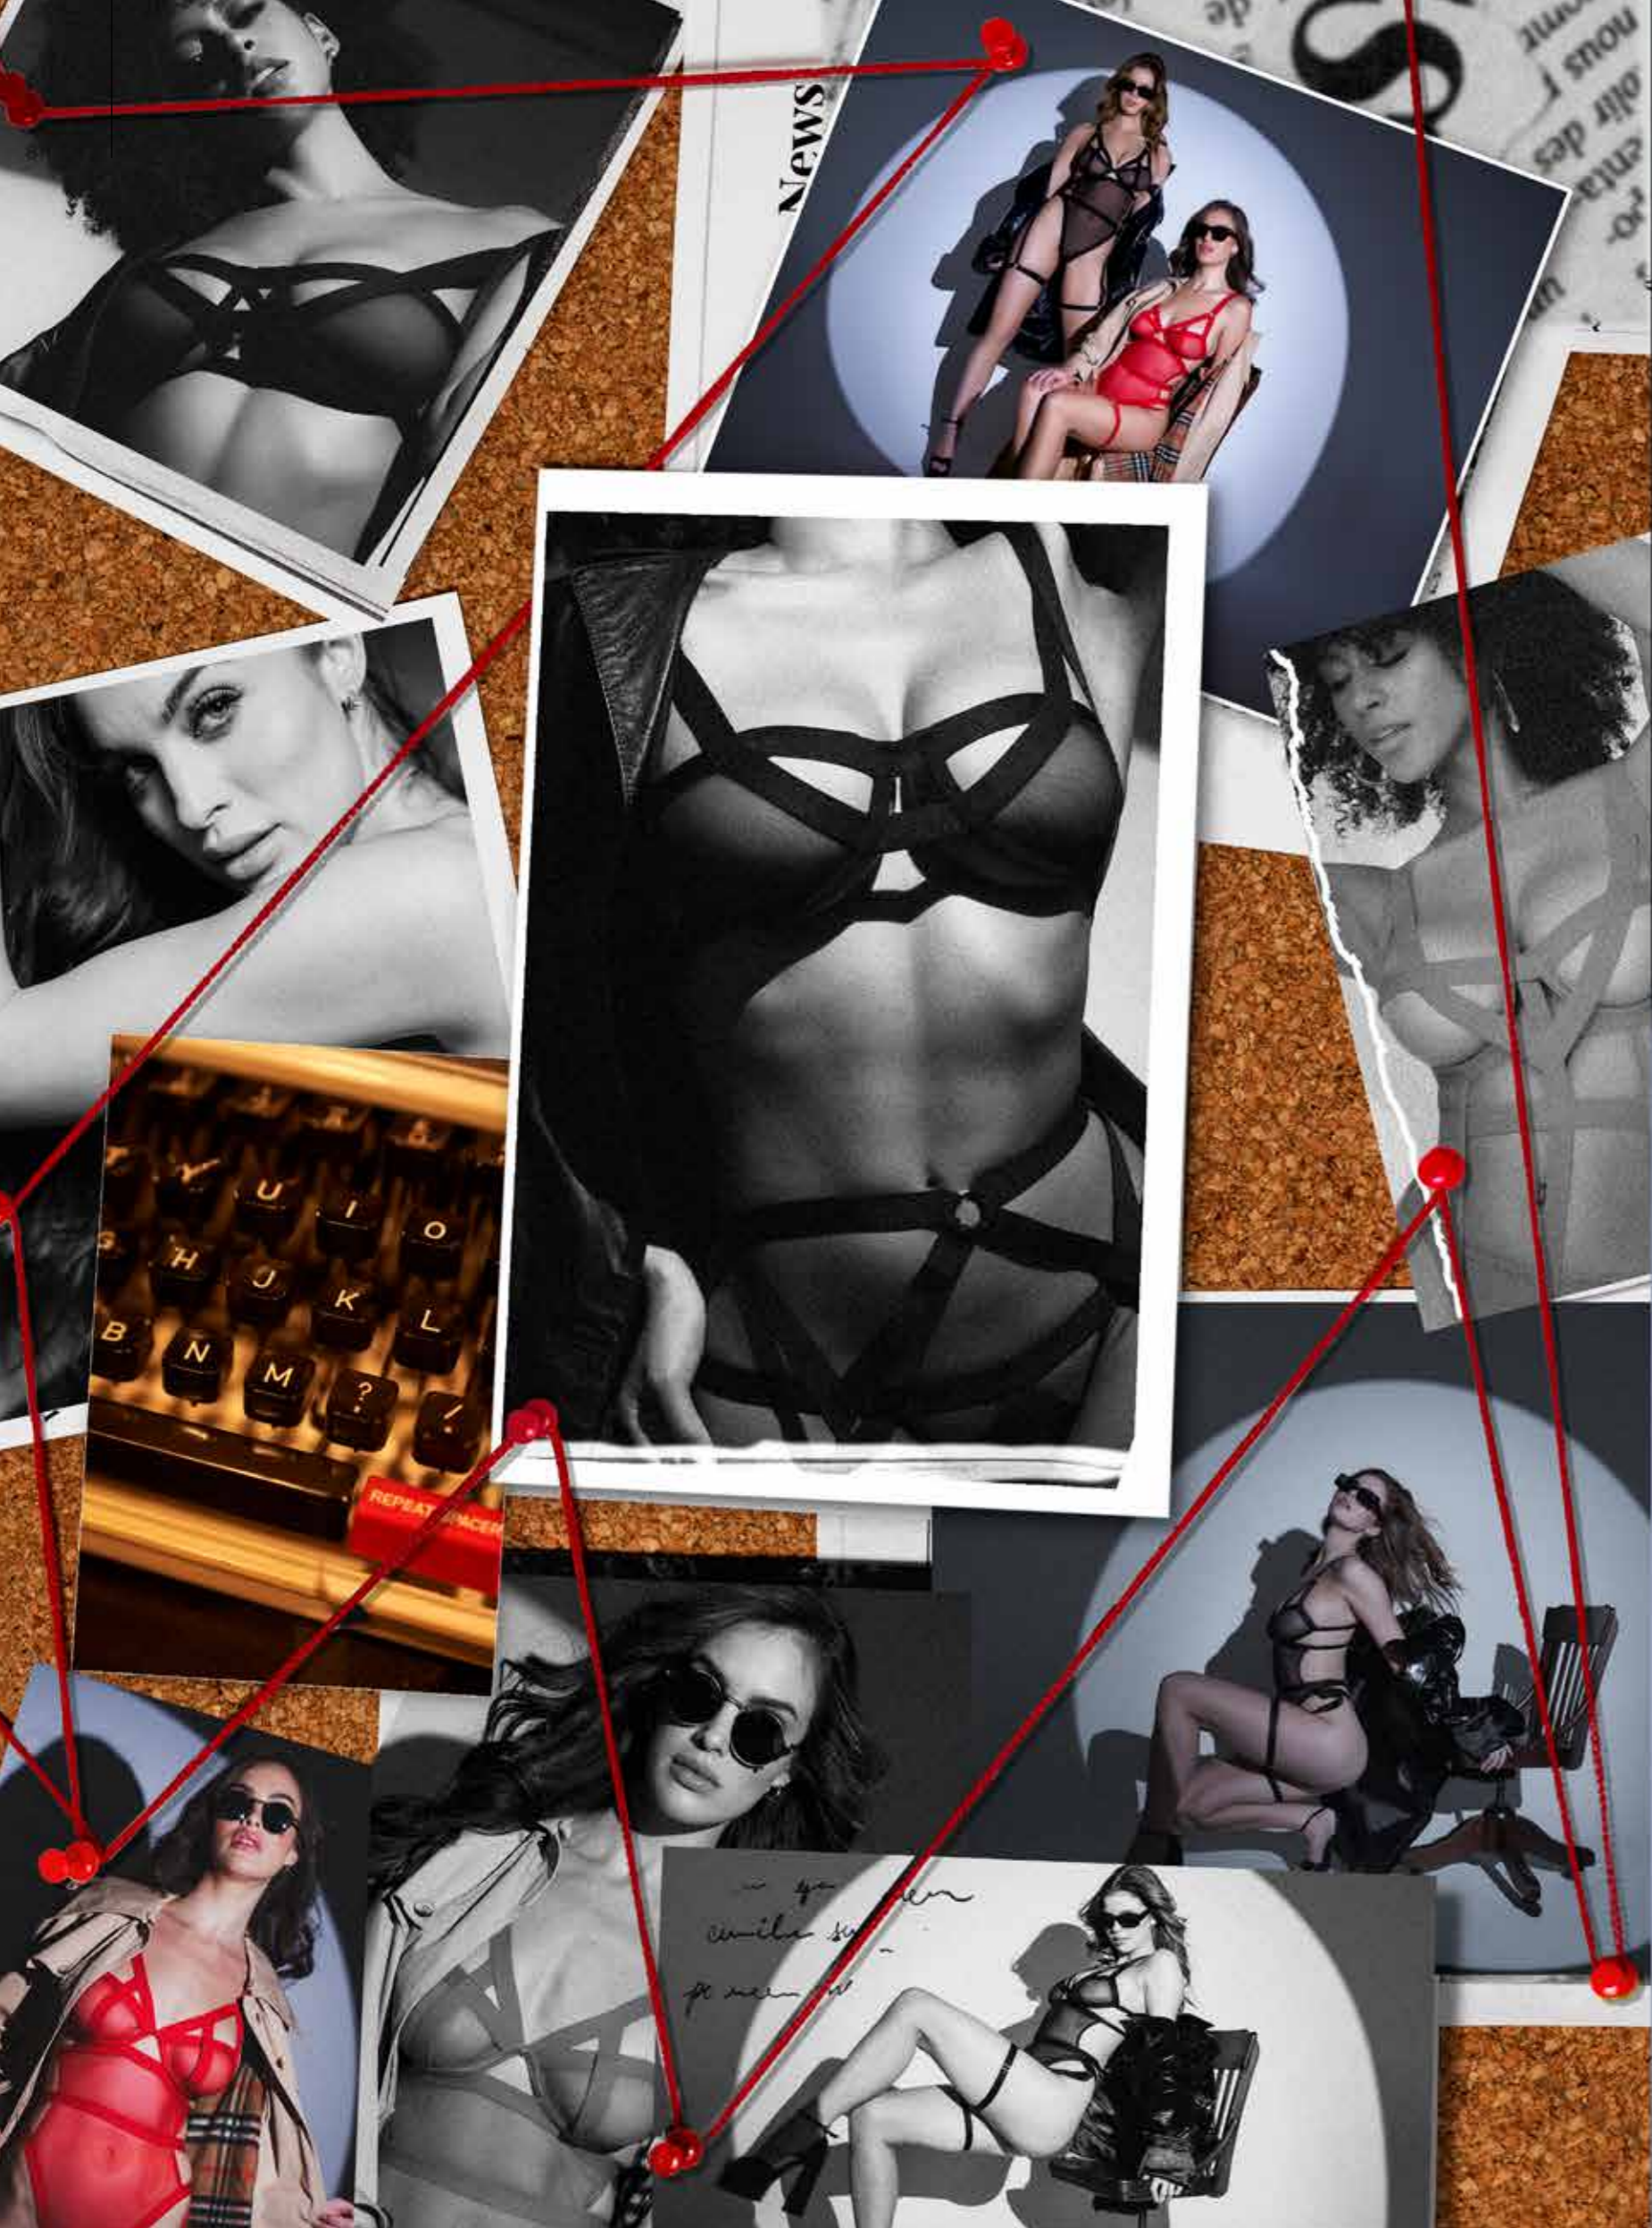

8707X
Teddy - Underwire Teddy. Adjustable Straps and Hook and Eye Crotch Closure.
Black - 1X/2X, 3X/4X

NEW COLLECTION MAPALÉ LINGERIE

UNDERScoreD

An accentuated figure works wonders for your self-confidence in this minimalistic capsule where your curves are the star of the show. Sheer transparency panels framed in lustrous elastic bands mark the waist, slip along the hips, or highlight the neckline. Bring amazing outfits to life by complimenting these killer bodysuits with your favorite jeans, leather pants, or mini skirt.