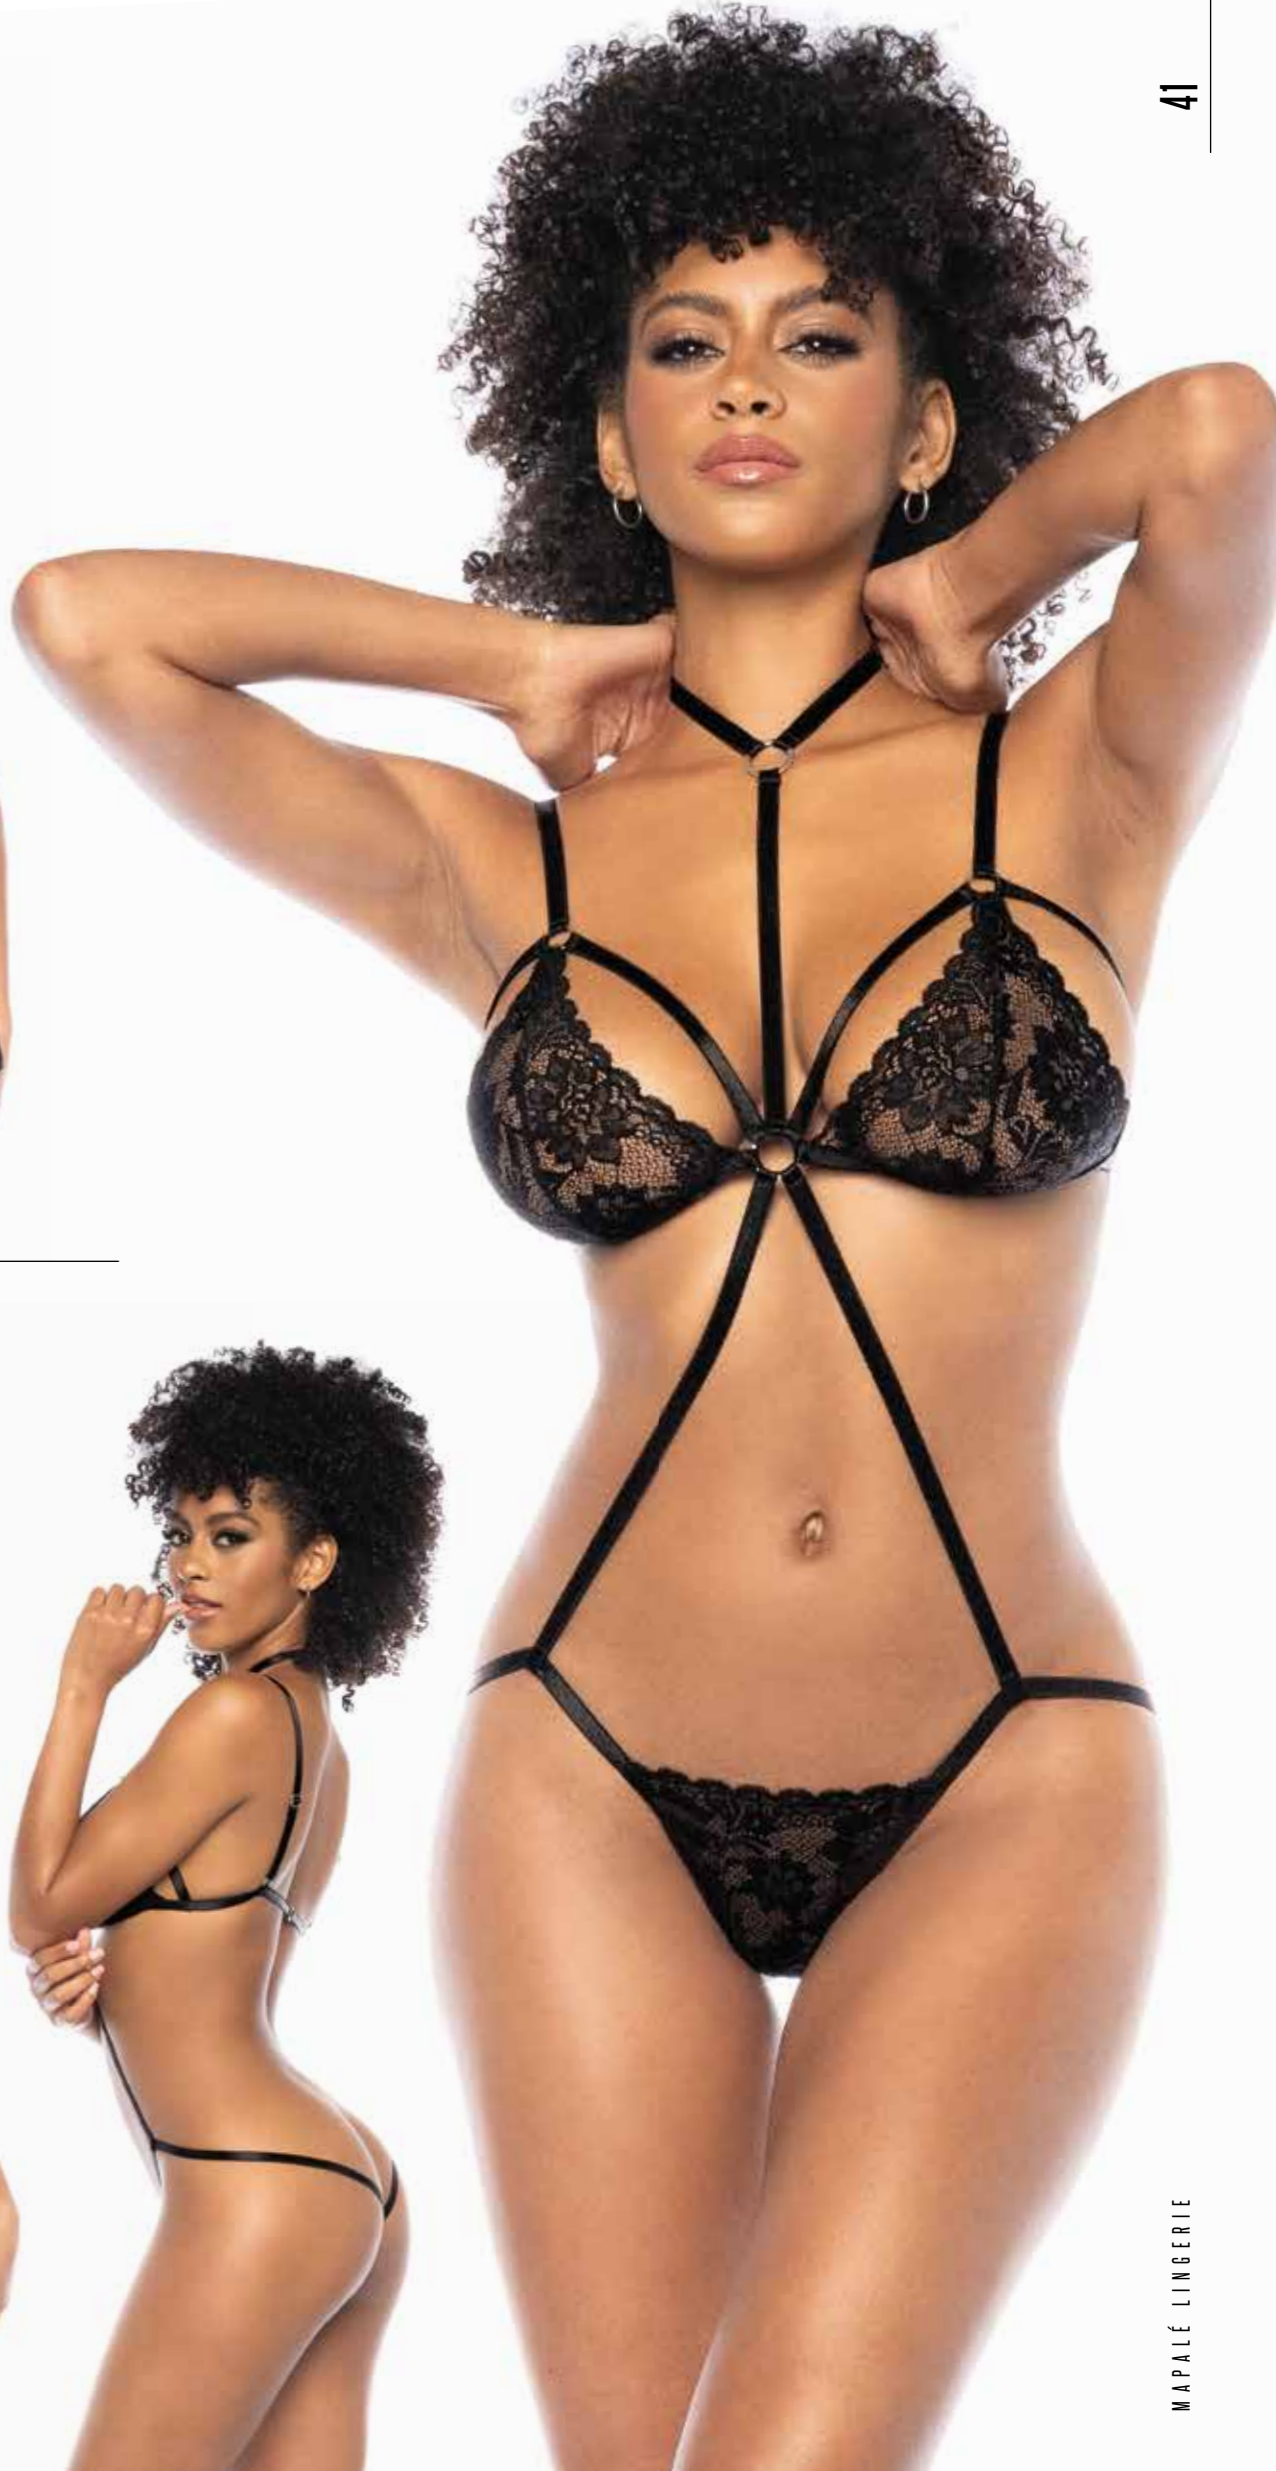

2/1
in

7499
 Two-in-One, Babydoll and Teddy.
 Open Back Teddy with Adjustable Straps.
 Detachable Skirt.
 Black - S/M, L/XL

8631
Bodysuit - Adjustable Straps and Hook and Eye Crotch Closure
Black - S, M, L, XL