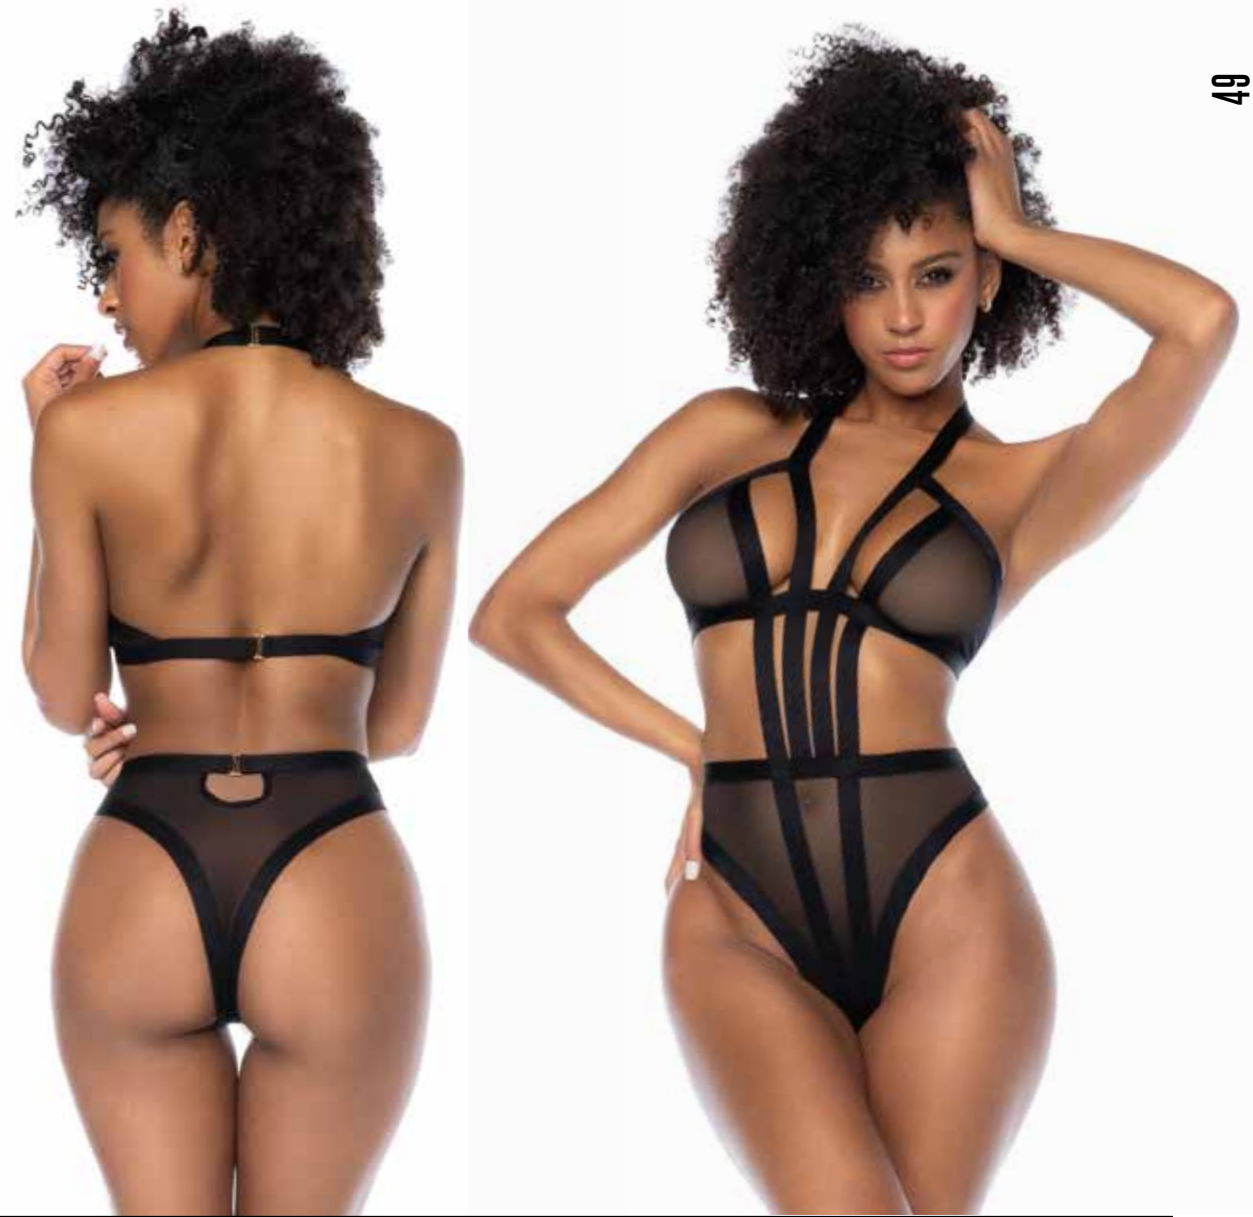

SCAN TO VIEW
PRODUCT VIDEO

2773
Bodysuit. Halter Bodysuit.
Black - S/M, L/XL