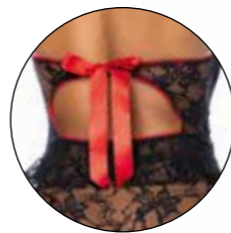

EXQUISITE

EXCLUSIVE MAPALÉ LINGERIE

SCAN TO VIEW
PRODUCT VIDEO

8882
Bodysuit. Underwire Bodysuit with
Removable and Adjustable Straps
and Hook and Eye Crotch Closure.
Black - S, M, L, XL

SCAN TO VIEW
PRODUCT VIDEO

8882X
Bodysuit. Underwire Bodysuit with
Removable and Adjustable Straps
and Hook and Eye Crotch Closure.
Black - 1X/2X, 3X/4X