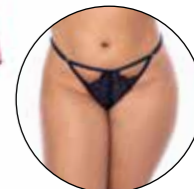

SCAN TO VIEW PRODUCT VIDEO

7555X
Babydoll. Underwire Babydoll with Adjustable Straps. Includes Matching G-String
Midnight Blue, Rosewood
1X/2X, 3X/4X