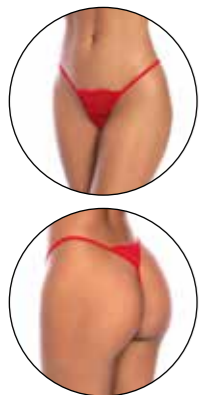

SCAN TO VIEW PRODUCT VIDEO

7562
Babydoll with Adjustable Straps.
Includes Matching G-String.
Red - S/M, L/XL